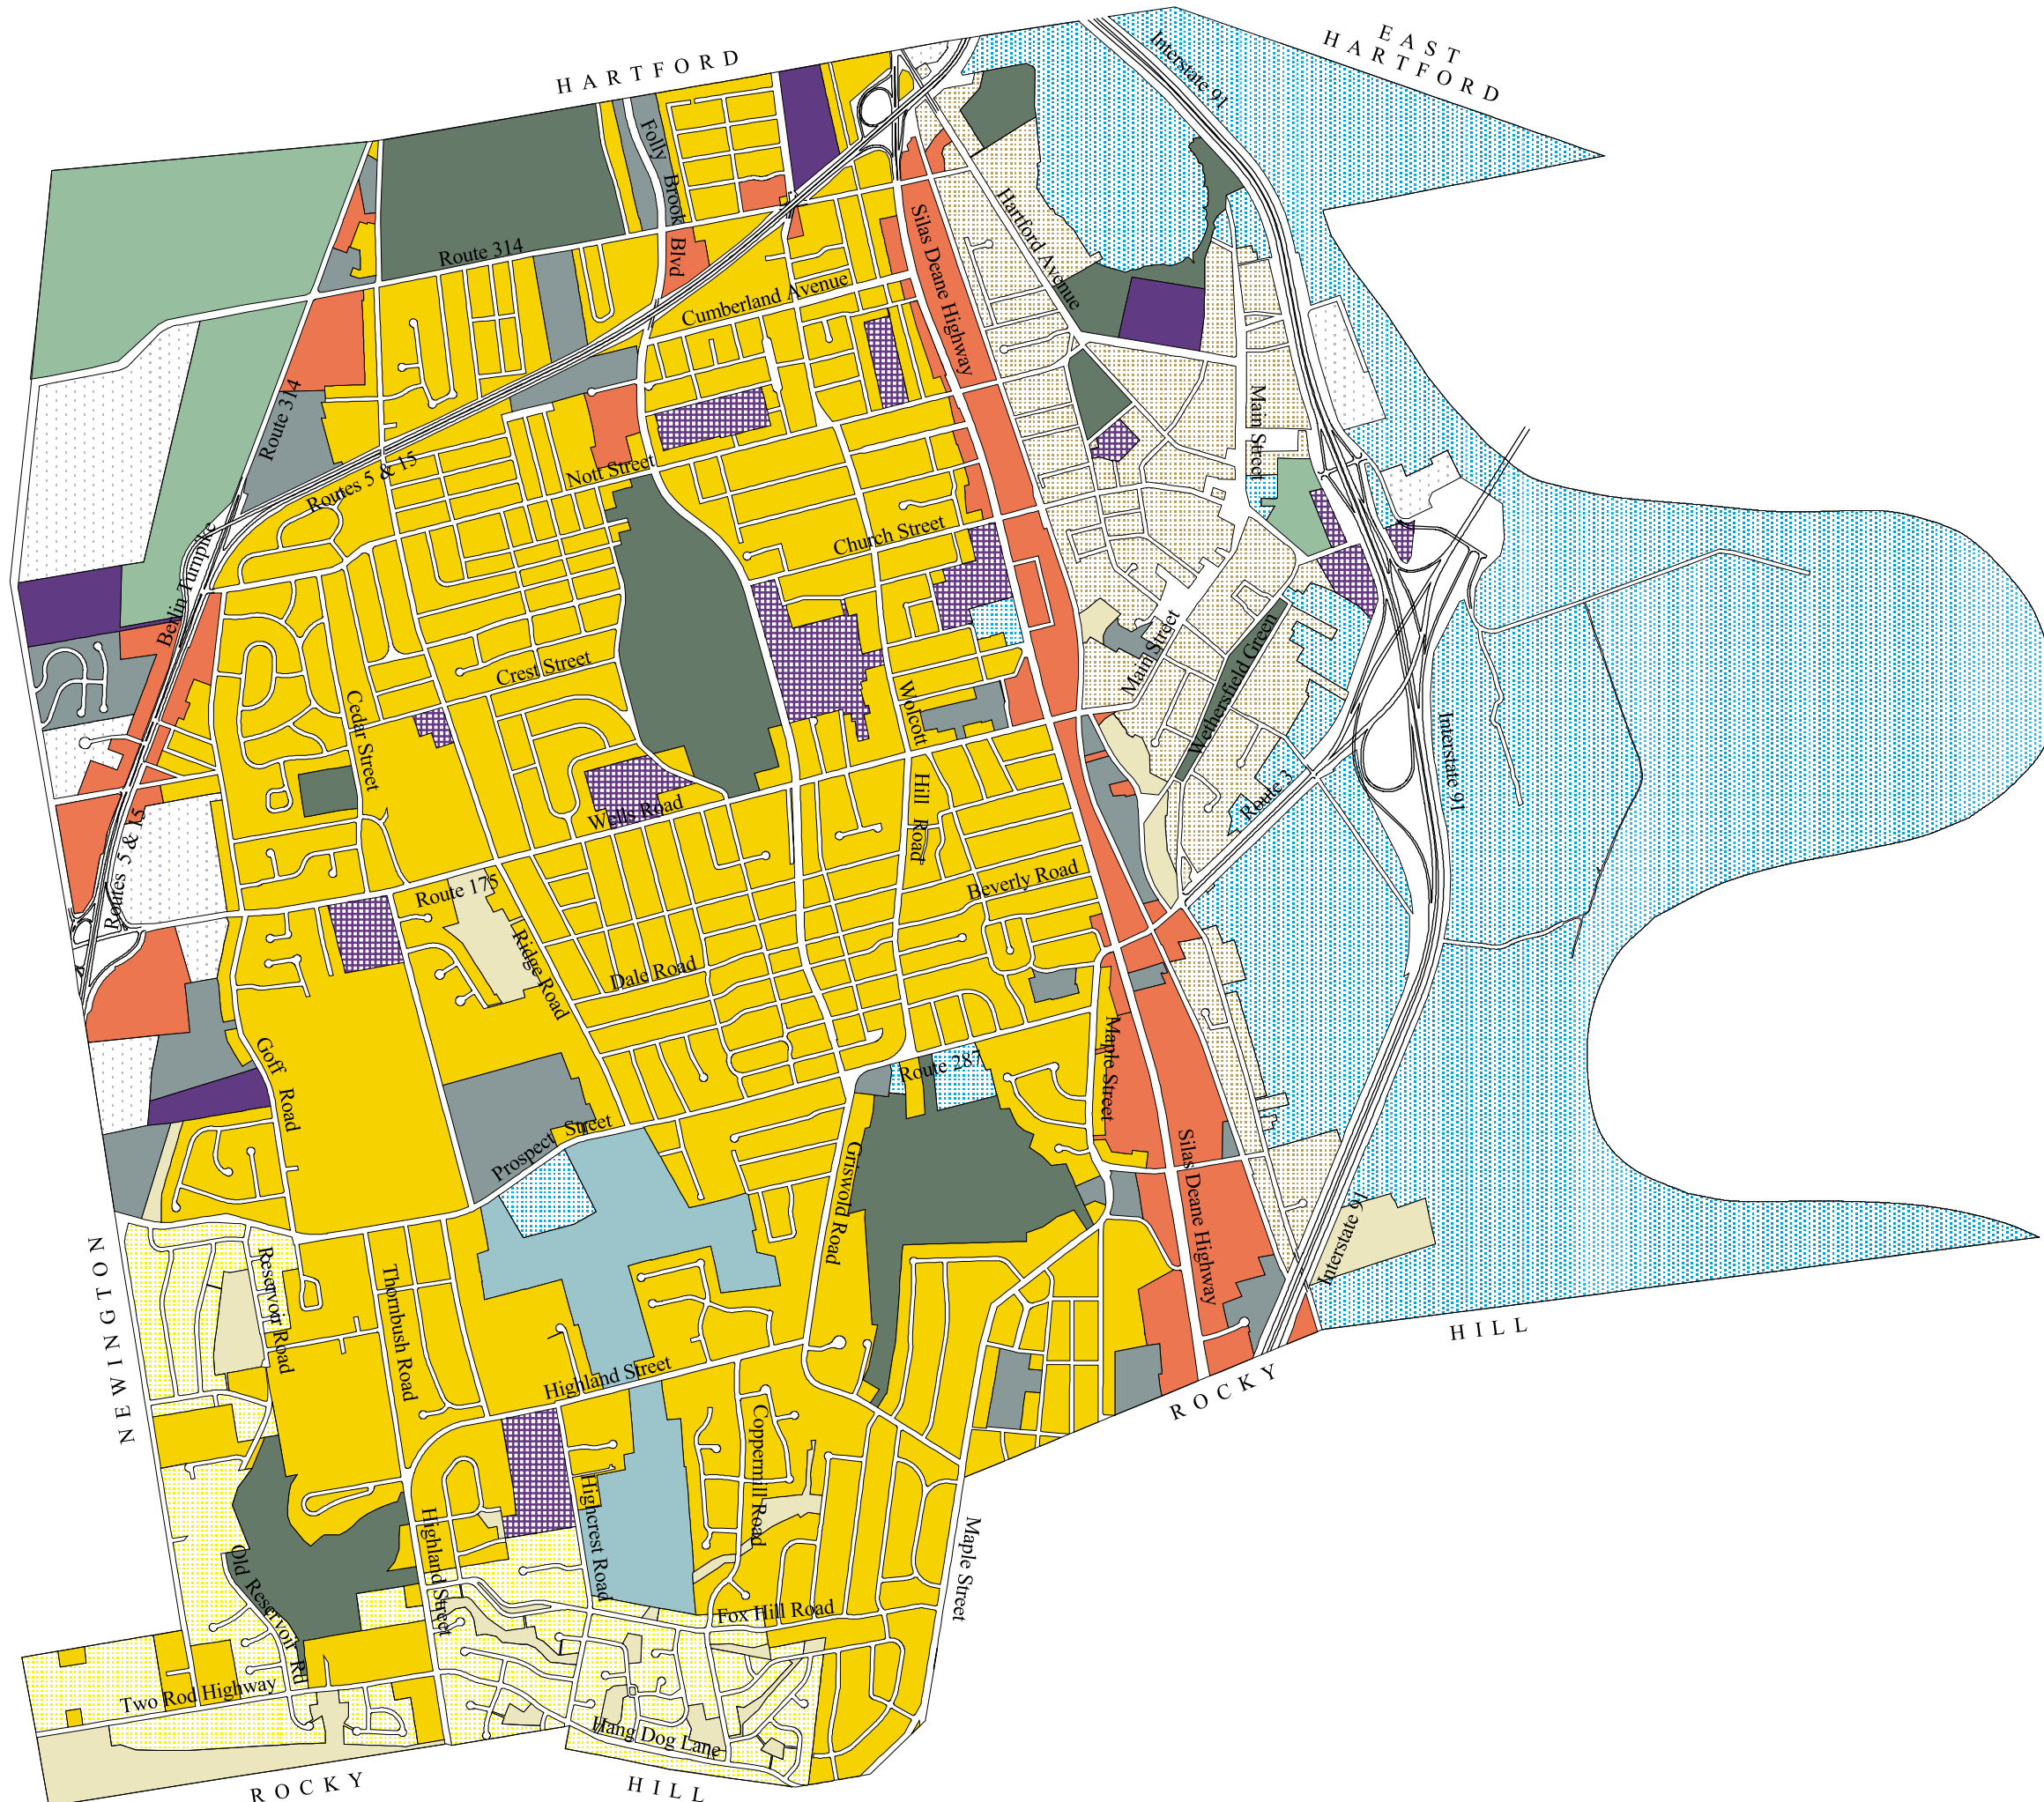

Town of Wethersfield, CT LAND USE

Legend

Landuse

- Cemetery
- Flood Plain
- Historic Preservation
- General Commercial
- Multi-Family and Townhouse
- Municipal Facilities
- Single Family Clustered
- Open Space
- Parks
- Private Recreation
- Office / Research and Light Industry
- Semi-Public Facilities
- Single Family
- State Facilities

Scale: 1:25,000

Produced By:
Engineering Division
GIS Administrator
5/2000